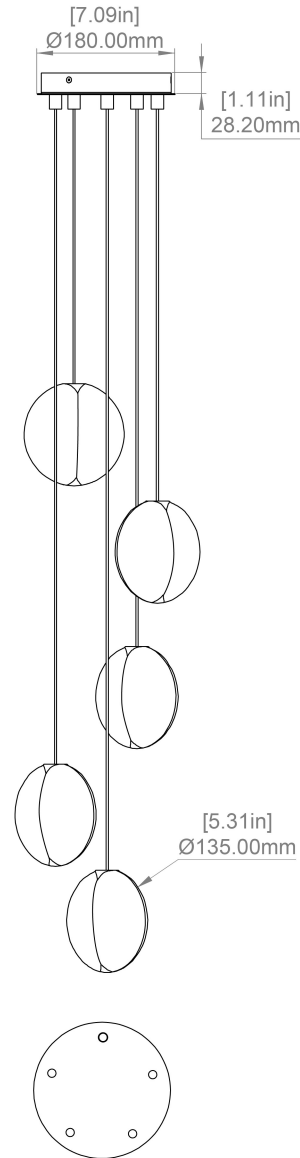

OVA C5 ROUND

Ova exudes an ethereal glow that can turn any space into a sanctuary of elegance. Carefully handmade into dimensional layers of glass, Ova casts a diffused and ambient warmth through its womb-like, translucent inner body – bringing an energetic incandescence to its life-like composition.

Nestled within an instinctively familiar form, Ova's luminescence brings a depth of movement that seemingly transforms from every vantage point.

FINISH

Frosted Glass, White Canopy
Frosted Glass, Black Canopy
Clear Glass, White Canopy
Clear Glass, Black Canopy

SKU

OV.R5FGL.1
OV.R5FGL.2
OV.R5CGL.1
OV.R5CGL.2

MATERIALS

Glass

LAMPING

G4 LED 10W
1250 lumens
2700K
CRI > 90
0-10V, 1-10V, PUSH, PWM
15,000 lifetime hours

VOLTAGE

110V - 127 V, 220V - 240 V (AC)

WEIGHT

10.3 lbs, 4.67 kg

CANOPY

7.1" (180mm) diameter
1.11" (28mm) depth
Brushed brass, silk black, white
RAL9003
Round

CABLE MEASURE

10 ft (3 m) standard adjustable
Coax kevlar cable

CERTIFICATION

CUSTOM OPTIONS

Extended cable length (10m / 32.8ft)
upon request
Design configuration support
available

Please inquire for pricing and lead time.

STANDARD FINISHES

Image shown: Ova C5, clear finish.