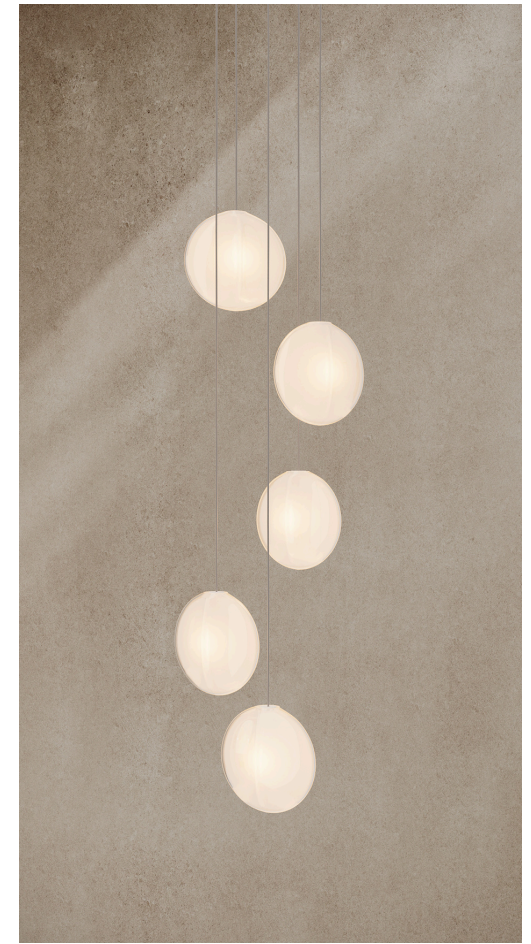

OVA C5 ROUND

Ova exudes an ethereal glow that can turn any space into a sanctuary of elegance. Carefully handmade into dimensional layers of glass, Ova casts a diffused and ambient warmth through its womb-like, translucent inner body – bringing an energetic incandescence to its life-like composition.

Nestled within an instinctively familiar form, Ova's luminescence brings a depth of movement that seemingly transforms from every vantage point.

FINISH

Frosted Glass, White Canopy
Frosted Glass, Black Canopy
Clear Glass, White Canopy
Clear Glass, Black Canopy

SKU

OV.R5FGL.1
OV.R5FGL.2
OV.R5CGL.1
OV.R5CGL.2

MATERIALS

Glass

LAMPING

G4 LED 10W
1250 lumens
2700K
CRI > 90
0-10V, 1-10V, PUSH, PWM
15,000 lifetime hours

VOLTAGE

110V - 127 V, 220V - 240 V (AC)

WEIGHT

10.3 lbs, 4.67 kg

CANOPY

7.1" (180mm) diameter
1.11" (28mm) depth
Brushed brass, silk black, white
RAL9003
Round

CABLE MEASURE

10 ft (3 m) standard adjustable
Coax kevlar cable

CERTIFICATION

CUSTOM OPTIONS

Extended cable length (10m / 32.8ft)
upon request
Design configuration support
available

Please inquire for pricing and lead time.

STANDARD FINISHES

Image shown: Ova C5, clear finish.